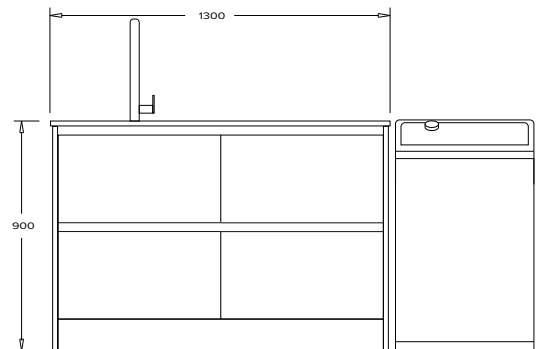

CATHEDRAL COVE

1300MM LAUNDRY

PRODUCT DETAILS

- 1300mm wide package includes cabinetry, quartz benchtop and sink in base price - upgrades are an additional cost
- 4-drawer cabinet in Borders Oak (pictured) - 12 colour options available
- Full extension soft close *Hettich* drawer runners
- Brushed Nickel Extrusion OR Brushed Nickel Roma Handles are included with the package - *Colour Upgrade options available*
- 20mm Quartz Benchtop with Stainless Steel 500mm Sink
- Add Sink Mixer $330 or upgrade to a Pullout Spout $473
- *Upgrade Options: Tall Cabinets, Wall Cabinets, Floating Shelves and Drying Racks are sold separately as additional upgrade items*