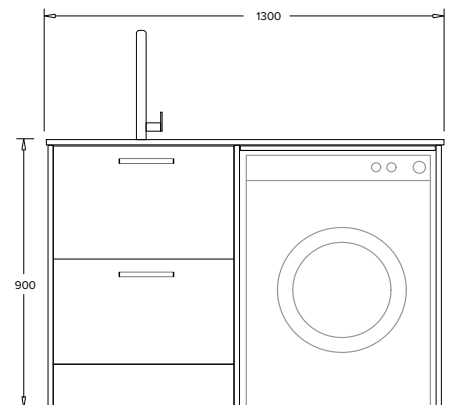

W318 x H600 x D16
71085+Colour
\$82

DOUBTFUL SOUND

1300MM LAUNDRY

DOUBTFUL SOUND
12

Doubtful Sound Laundry in Burnished Wood with Brushed Nickel Handles

PRODUCT DETAILS

- 1300mm wide package includes cabinetry, quartz benchtop and sink in base price - upgrades are an additional cost
- 2-drawer cabinet in Burnished Wood (pictured) - 12 colour options available
- Single Washer/Dryer Surround
- Full extension soft close *Hettich* drawer runners
- Brushed Nickel Extrusion OR Brushed Nickel Roma Handles are included with the package - *Colour Upgrade options available*
- 20mm Quartz Benchtop with Stainless Steel 400mm or 500mm Sink
- Add Sink Mixer \$330 or upgrade to a Pullout Spout \$473
- *Upgrade Options: Tall Cabinets, Wall Cabinets, Floating Shelves and Drying Racks are sold separately as additional upgrade items*