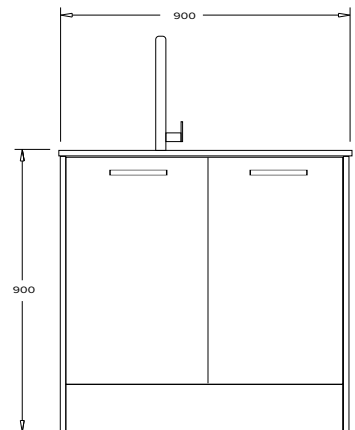

CORONET PEAK

900MM LAUNDRY

CORONET PEAK
6

PRODUCT DETAILS

- 900mm wide package includes cabinetry, quartz benchtop and sink in base price - upgrades are an additional cost
- 2-door cabinet in Charred Oak (pictured) - 12 colour options available
- Soft close *Hettich* door hinges
- Brushed Nickel Extrusion OR Brushed Nickel Roma Handles are included with the package - *Colour Upgrade options available*
- 20mm Quartz Benchtop with Stainless Steel 400mm Sink
- Add Sink Mixer $330 or upgrade to a Pullout Spout $473
- *Upgrade Options: Tall Cabinets, Wall Cabinets, Floating Shelves and Drying Racks are sold separately as additional upgrade items*