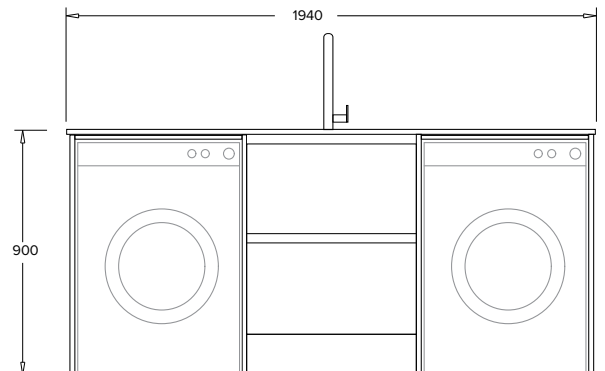

FIORDLAND

1940MM LAUNDRY

PRODUCT DETAILS

- 1940mm wide package includes cabinetry, quartz benchtop and sink in base price - upgrades are an additional cost
- 2-drawer cabinet in Planked Urban Oak (pictured) - 12 colour options available
- Double Washer/Dryer Surround
- Full extension soft close *Hettich* drawer hinges
- Brushed Nickel Extrusion OR Brushed Nickel Roma Handles are included with the package - *Colour Upgrade options available*
- 20mm Quartz Benchtop with Stainless Steel 500mm Sink
- Add Sink Mixer $330 or upgrade to a Pullout Spout $473
- *Upgrade Options: Tall Cabinets, Wall Cabinets, Floating Shelves and Drying Racks are sold separately as additional upgrade items*