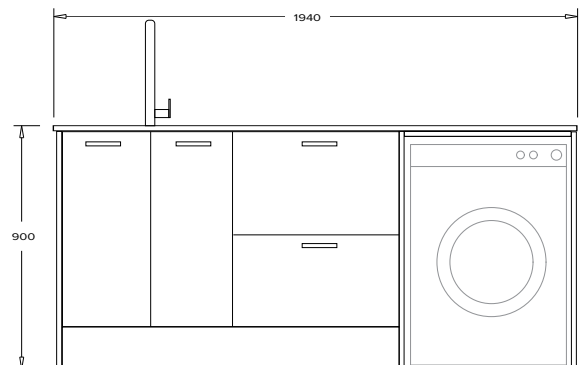

- 1940mm wide package includes cabinetry, quartz benchtop and sink in base price - upgrades are an additional cost
- 2-door, 2-drawer cabinet in Dawn Grey (pictured) - 12 colour options available
- Single Washer/Drying Surround - Left or Right Placement
- Soft close *Hettich* door hinges & full extension soft close *Hettich* drawer runners
- Brushed Nickel Extrusion OR Brushed Nickel Roma Handles are included with the package - *Colour Upgrade options available*
- 20mm Quartz Benchtop with Stainless Steel 500mm Sink
- Add Sink Mixer \$330 or upgrade to a Pullout Spout \$473
- *Upgrade Options: Tall Cabinets, Wall Cabinets, Floating Shelves and Drying Racks are sold separately as additional upgrade items*