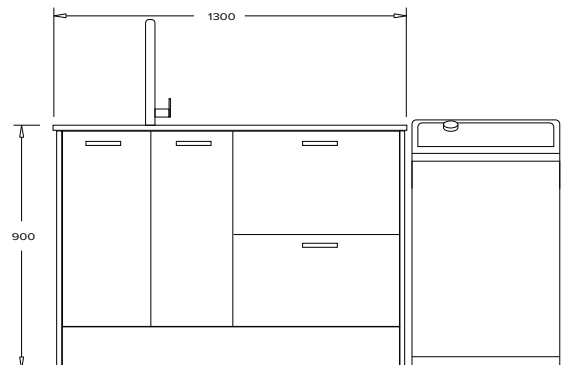

■ Drying Rack

W1000 x H500 x D130
LDRCC
\$188

PIHA

1300MM LAUNDRY

Piha Laundry in Green Slate with Brushed Nickel Handles

PRODUCT DETAILS

- 1300mm wide package includes cabinetry, quartz benchtop and sink in base price - upgrades are an additional cost
- 2-door, 2-drawer cabinet in Green Slate (pictured) - 12 colour options available
- Soft close *Hettich* door hinges & full extension soft close *Hettich* drawer runners
- Brushed Nickel Extrusion OR Brushed Nickel Roma Handles are included with the package - *Colour Upgrade options available*
- 20mm Quartz Benchtop with Stainless Steel 500mm Sink
- Add Sink Mixer \$330 or upgrade to a Pullout Spout \$473
- *Upgrade Options: Tall Cabinets, Wall Cabinets, Floating Shelves and Drying Racks are sold separately as additional upgrade items*