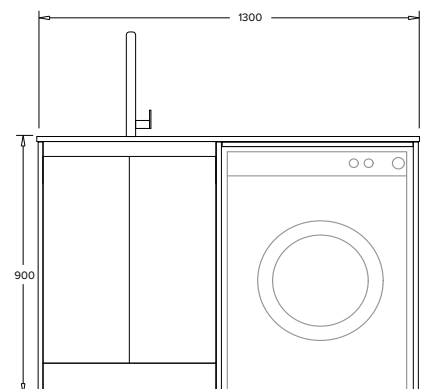

MATAKANA

1300MM LAUNDRY

Matakana Plus Laundry in Matte White with Brushed Brass Extrusion Upgrade

MATAKANA

10

PRODUCT DETAILS

- 1300mm wide package includes cabinetry, quartz benchtop and sink in base price - upgrades are an additional cost
- 2-door cabinet in Matte White (pictured) - 12 colour options available
- Single Washer/Dryer Surround
- Soft Close *Hettich* door hinges
- Brushed Nickel Extrusion OR Brushed Nickel Roma Handles are included with the package - *Colour Upgrade options available*
- 20mm Quartz Benchtop with Stainless Steel 400mm or 500mm Sink
- Add Sink Mixer \$330 or upgrade to a Pullout Spout \$473
- *Upgrade Options: Tall Cabinets, Wall Cabinets, Floating Shelves and Drying Racks are sold separately as additional upgrade items*