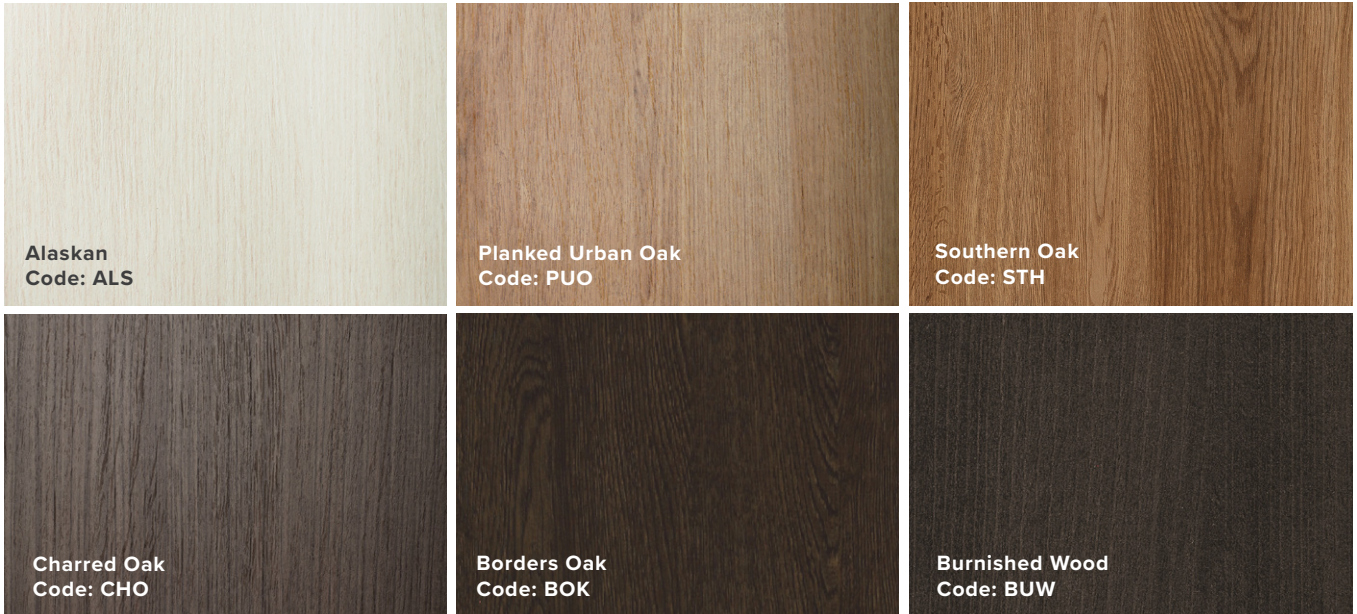

Cabinetry Finishes.

NEW COLOURS

Launching our new range of Solid and Woodgrain colours throughout the Laundry Collection. All MR Board excluding Matte White used in this collection comes from New Zealand forests and has achieved FSC certification, ensuring the wood comes from responsibly managed forests. You can bring your design ideas to life, confident in the knowledge the surfaces you have chosen have been made with a sustainable future in mind. *Hettich* Hardware provides a lifetime warranty with soft close drawer runners and cupboard drawer hinges to provide seamless operation. Furniture designed in New Zealand for everyday use in New Zealand homes.

Woodgrain Finishes - Melamine Laminated to MR Board