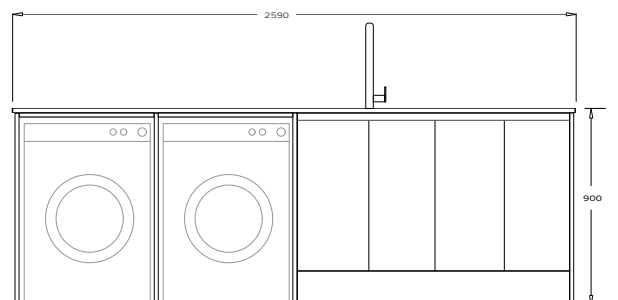

NEW

LOCHMARA BAY

2590MM LAUNDRY

PRODUCT DETAILS

- 2590mm wide package includes cabinetry, quartz benchtop and sink in base price - upgrades are an additional cost
- 4-door cabinet in Bullet (pictured) - 12 colour options available
- Double Washer/Drying Surround - Left or Right Placement
- Soft close *Hettich* door hinges
- Brushed Nickel Extrusion OR Brushed Nickel Roma Handles are included with the package - *Colour Upgrade options available*
- 20mm Quartz Benchtop with Stainless Steel 500mm Sink
- Add Sink Mixer $330 or upgrade to a Pullout Spout $473
- *Upgrade Options: Tall Cabinets, Wall Cabinets, Floating Shelves and Drying Racks are sold separately as additional upgrade items*