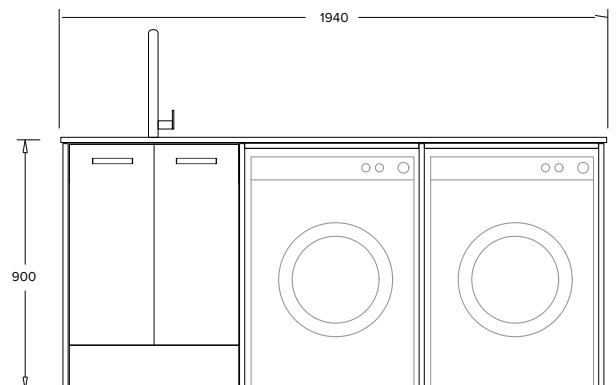

CASTLEPOINT

20

PRODUCT DETAILS

- 1940mm wide package includes cabinetry, quartz benchtop and sink in base price - upgrades are an additional cost
- 2-door cabinet in Alaskan (pictured) - 12 colour options available
- Double Washer/Dryer Surround
- Soft close *Hettich* door hinges
- Brushed Nickel Extrusion OR Brushed Nickel Roma Handles are included with the package - *Colour Upgrade options available*
- 20mm Quartz Benchtop with Stainless Steel 500mm Sink
- Add Sink Mixer \$330 or upgrade to a Pullout Spout \$473
- *Upgrade Options: Tall Cabinets, Wall Cabinets, Floating Shelves and Drying Racks are sold separately as additional upgrade items*