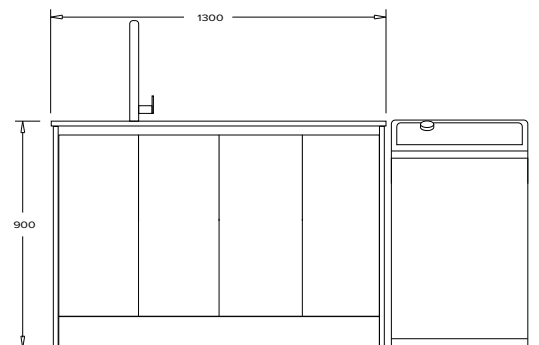

NEW

PAUANUI

1300MM LAUNDRY

PAUANUI

18

PRODUCT DETAILS

- 1300mm wide package includes cabinetry, quartz benchtop and sink in base price - upgrades are an additional cost
- 4-door cabinet in Borders Oak (pictured) - 12 colour options available
- Soft close *Hettich* door hinges
- Brushed Nickel Extrusion OR Brushed Nickel Roma Handles are included with the package - *Colour Upgrade options available*
- 20mm Quartz Benchtop with Stainless Steel 400mm or 500mm Sink
- Add Sink Mixer $330 or upgrade to a Pullout Spout $473
- *Upgrade Options: Tall Cabinets, Wall Cabinets, Floating Shelves and Drying Racks are sold separately as additional upgrade items*