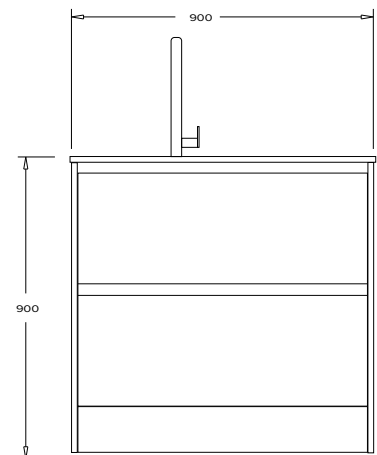

DEVONPORT

900MM LAUNDRY

8 — DEVONPORT

PRODUCT DETAILS

- 900mm wide package includes cabinetry, quartz benchtop and sink in base price - upgrades are an additional cost
- 2-drawer cabinet in Southern Oak (pictured) - 12 colour options available
- Full extension soft close *Hettich* drawer runners
- Brushed Nickel Extrusion OR Brushed Nickel Roma Handles are included with the package - *Colour Upgrade options available*
- 20mm Quartz Benchtop with Stainless Steel 400mm Sink
- Add Sink Mixer $330 or upgrade to a Pullout Spout $473
- *Upgrade Options: Tall Cabinets, Wall Cabinets, Floating Shelves and Drying Racks are sold separately as additional upgrade items*