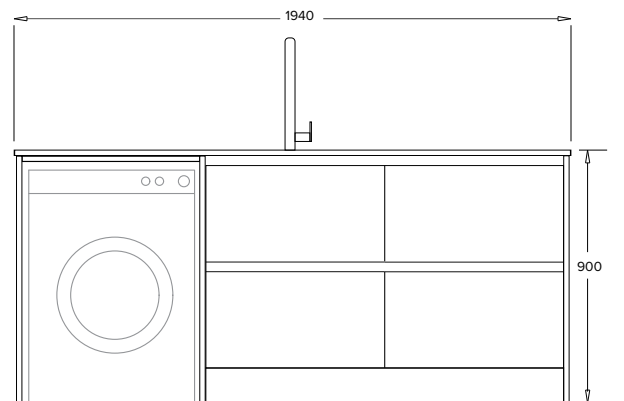

NEW

ABEL TASMAN

1940MM LAUNDRY

ABEL TASMAN

26

PRODUCT DETAILS

- 1940mm wide package includes cabinetry, quartz benchtop and sink in base price - upgrades are an additional cost
- 4-drawer cabinet in Bullet (pictured) - 12 colour options available
- Single Washer/Drying Surround - Left or Right Placement
- Full extension soft close *Hettich* drawer runners
- Brushed Nickel Extrusion OR Brushed Nickel Roma Handles are included with the package - *Colour Upgrade options available*
- 20mm Quartz Benchtop with Stainless Steel 500mm Sink
- Add Sink Mixer $330 or upgrade to a Pullout Spout $473
- *Upgrade Options: Tall Cabinets, Wall Cabinets, Floating Shelves and Drying Racks are sold separately as additional upgrade items*