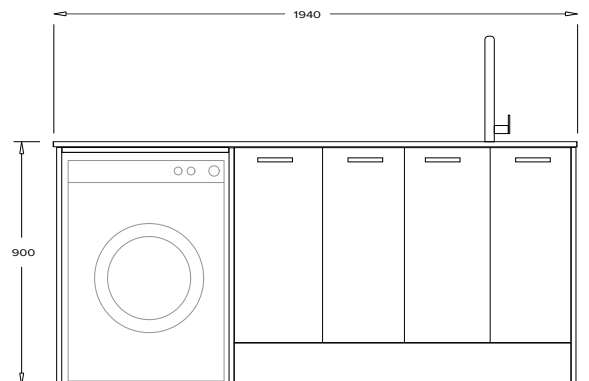

NEW

KAITERITERI

1940MM LAUNDRY

KAITERITERI

28

PRODUCT DETAILS

- 1940mm wide package includes cabinetry, quartz benchtop and sink in base price - upgrades are an additional cost
- 4-door cabinet in Dawn Grey (pictured) - 12 colour options available
- Single Washer/Drying Surround - Left or Right Placement
- Soft close *Hettich* door hinges
- Brushed Nickel Extrusion OR Brushed Nickel Roma Handles are included with the package - *Colour Upgrade options available*
- 20mm Quartz Benchtop with Stainless Steel 500mm Sink
- Add Sink Mixer $330 or upgrade to a Pullout Spout $473
- *Upgrade Options: Tall Cabinets, Wall Cabinets, Floating Shelves and Drying Racks are sold separately as additional upgrade items*