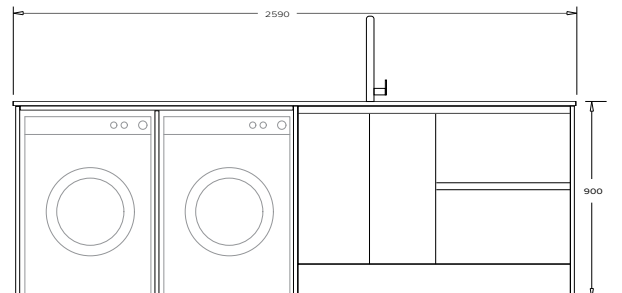

PRODUCT DETAILS

- 2590mm wide package includes cabinetry, quartz benchtop and sink in base price - upgrades are an additional cost
- 2-door, 2-drawer cabinet in Char Blue (pictured) - 12 colour options available
- Double Washer/Drying Surround - Left or Right Placement
- Soft close *Hettich* door hinges & full extension soft close *Hettich* drawer runners
- Brushed Nickel Extrusion OR Brushed Nickel Roma Handles are included with the package - *Colour Upgrade options available*
- 20mm Quartz Benchtop with Stainless Steel 500mm Sink
- Add Sink Mixer $330 or upgrade to a Pullout Spout $473
- *Upgrade Options: Tall Cabinets, Wall Cabinets, Floating Shelves and Drying Racks are sold separately as additional upgrade items*