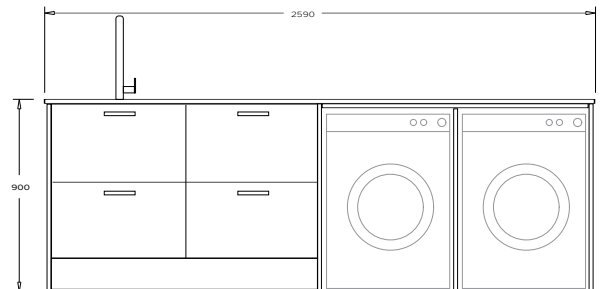

NEW

LEWIS PASS

2590MM LAUNDRY

Lewis Pass Laundry in Spinifex with Brushed Brass Handle Upgrade

LEWIS PASS

32

PRODUCT DETAILS

- 2590mm wide package includes cabinetry, quartz benchtop and sink in base price - upgrades are an additional cost
- 4-drawer cabinet in Spinifex (pictured) - 12 colour options available
- Double Washer/Drying Surround - Left or Right Placement
- Full extension soft close *Hettich* drawer runners
- Brushed Nickel Extrusion OR Brushed Nickel Roma Handles are included with the package - *Colour Upgrade options available*
- 20mm Quartz Benchtop with Stainless Steel 500mm Sink
- Add Sink Mixer \$330 or upgrade to a Pullout Spout \$473
- *Upgrade Options: Tall Cabinets, Wall Cabinets, Floating Shelves and Drying Racks are sold separately as additional upgrade items*