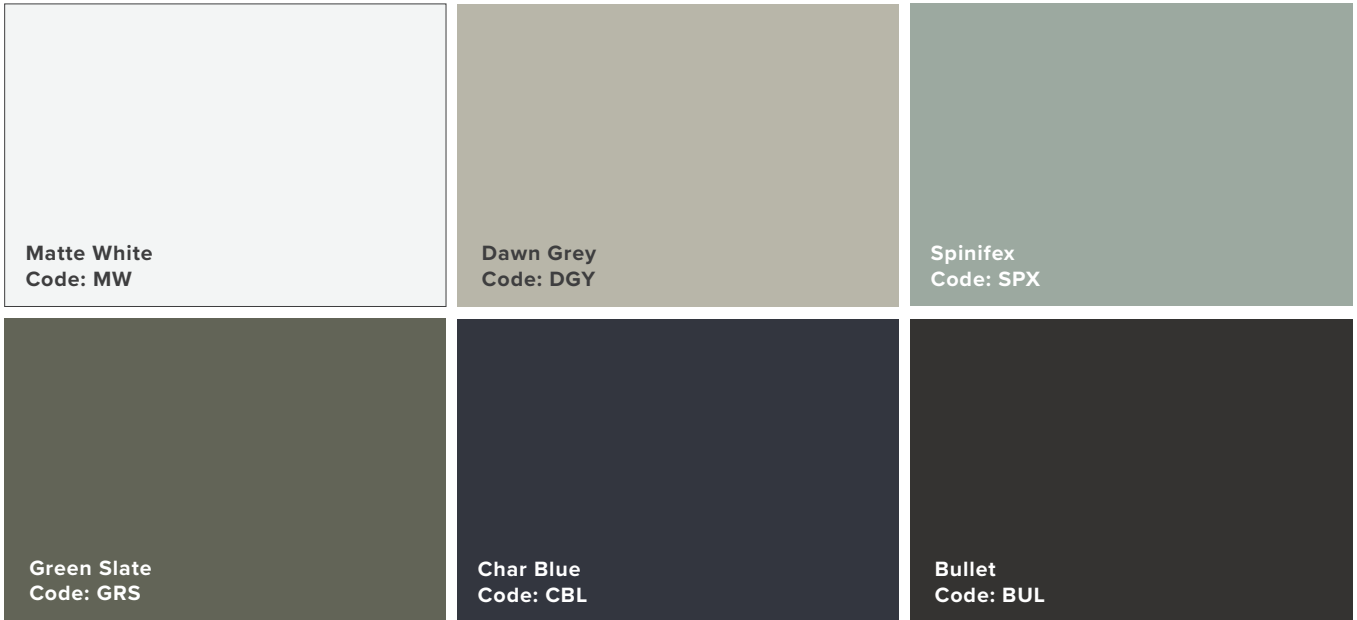

Cabinetry Finishes.

NEW COLOURS

Launching our new range of Solid and Woodgrain colours throughout the Laundry Collection. All MR Board excluding Matte White used in this collection comes from New Zealand forests and has achieved FSC certification, ensuring the wood comes from responsibly managed forests. You can bring your design ideas to life, confident in the knowledge the surfaces you have chosen have been made with a sustainable future in mind. *Hettich* Hardware provides a lifetime warranty with soft close drawer runners and cupboard drawer hinges to provide seamless operation. Furniture designed in New Zealand for everyday use in New Zealand homes.

Woodgrain Finishes - Melamine Laminated to MR Board

Solid Colours - Smooth Acrylic Panel

Due to variations in the printing process, please do not go off the catalogue for colour matching. We recommend basing your colour choice on a physical colour sample in store, or contact sales@newtech.co.nz to request a colour sample pack.